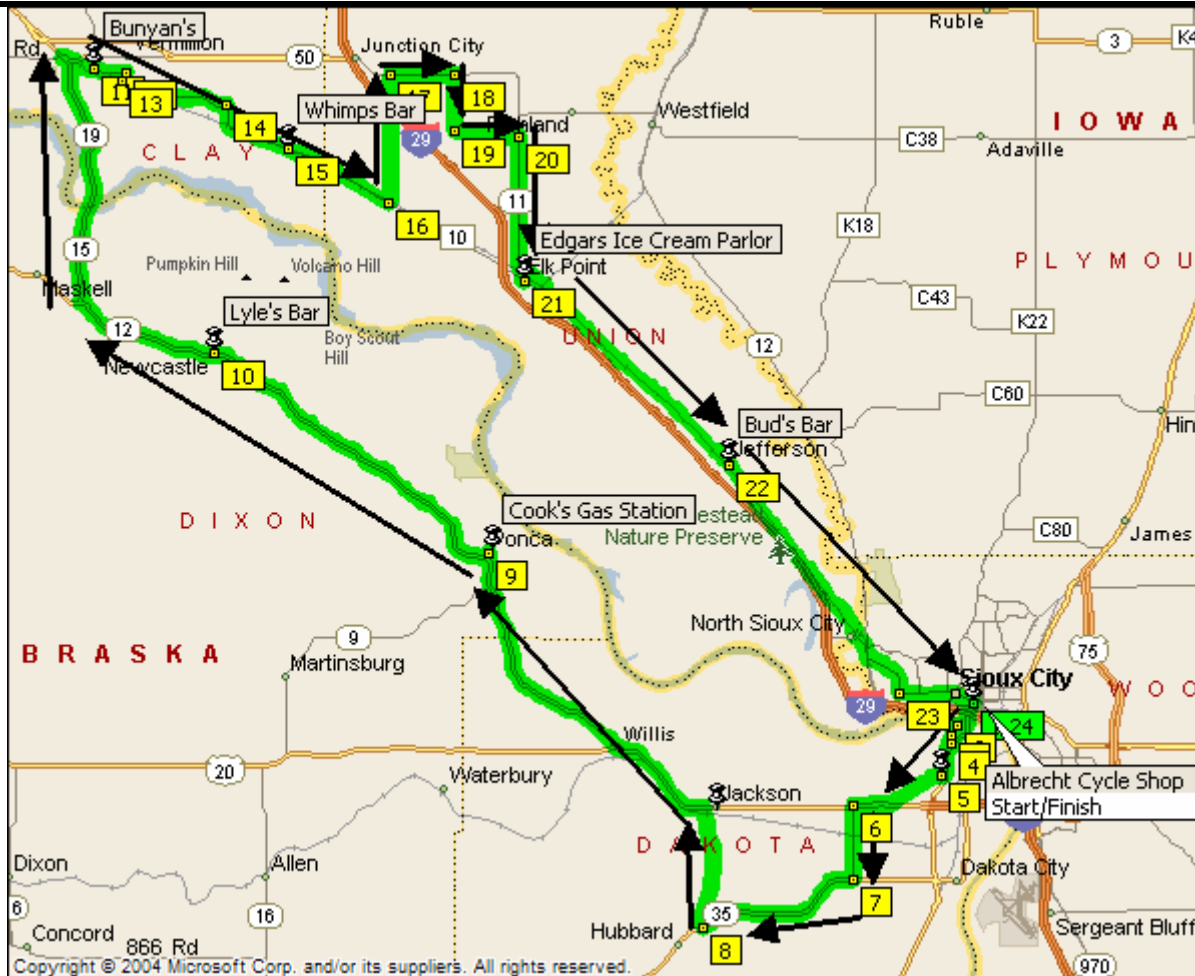

Siouxland Cyclists Tri-State Century Ride (102 miles)

REVISED ROUTE - due to construction

Saturday, July 16, 2005, start at 8:00 am from/to Albrecht's Bike Shop
SAG Support carrying Gatorade & banana. Maps & road markings