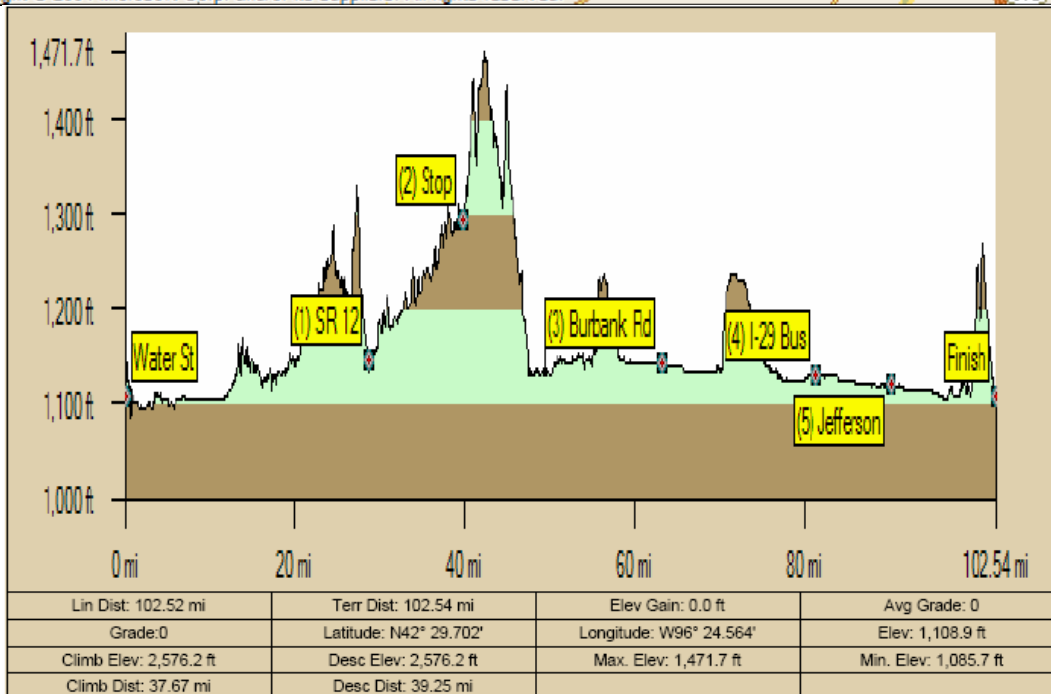

Siouxland Cyclists Tri-State Century Ride (102 miles)

REVISED ROUTE - due to construction

Saturday, July 16, 2005, start at 8:00 am from/to Albrecht's Bike Shop
SAG Support carrying Gatorade & banana. Maps & road markings