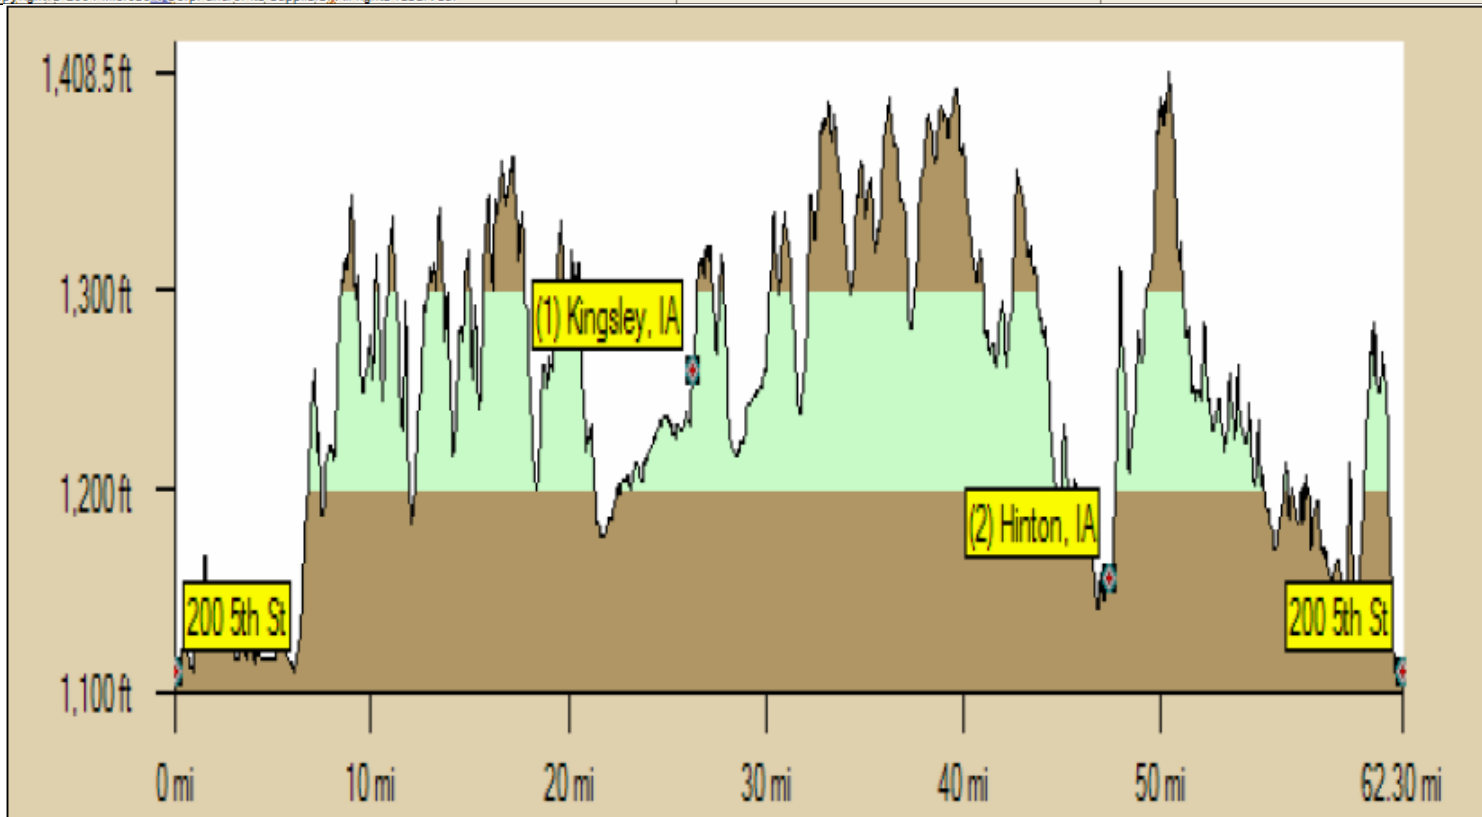

Siouxland Cyclists

Sunday, July 10, 2005, start at 9:00 am

Albrecht's Bike Shop to Kingsley to Hinton to Mike's Saloon back to Albrecht's Bike Shop – 62.2 Miles

Lin Dist: 62.27 mi	Terr Dist: 62.30 mi	Elev Gain: 0.0 ft	Avg Grade: 2
Grade: 2	Latitude: N42° 29.707'	Longitude: W96° 24.555'	Elev: 1,108.6 ft
Climb Elev: 3,747.9 ft	Desc Elev: 3,747.9 ft	Max. Elev: 1,408.5 ft	Min. Elev: 1,108.6 ft
Climb Dist: 30.97 mi	Desc Dist: 30.66 mi		