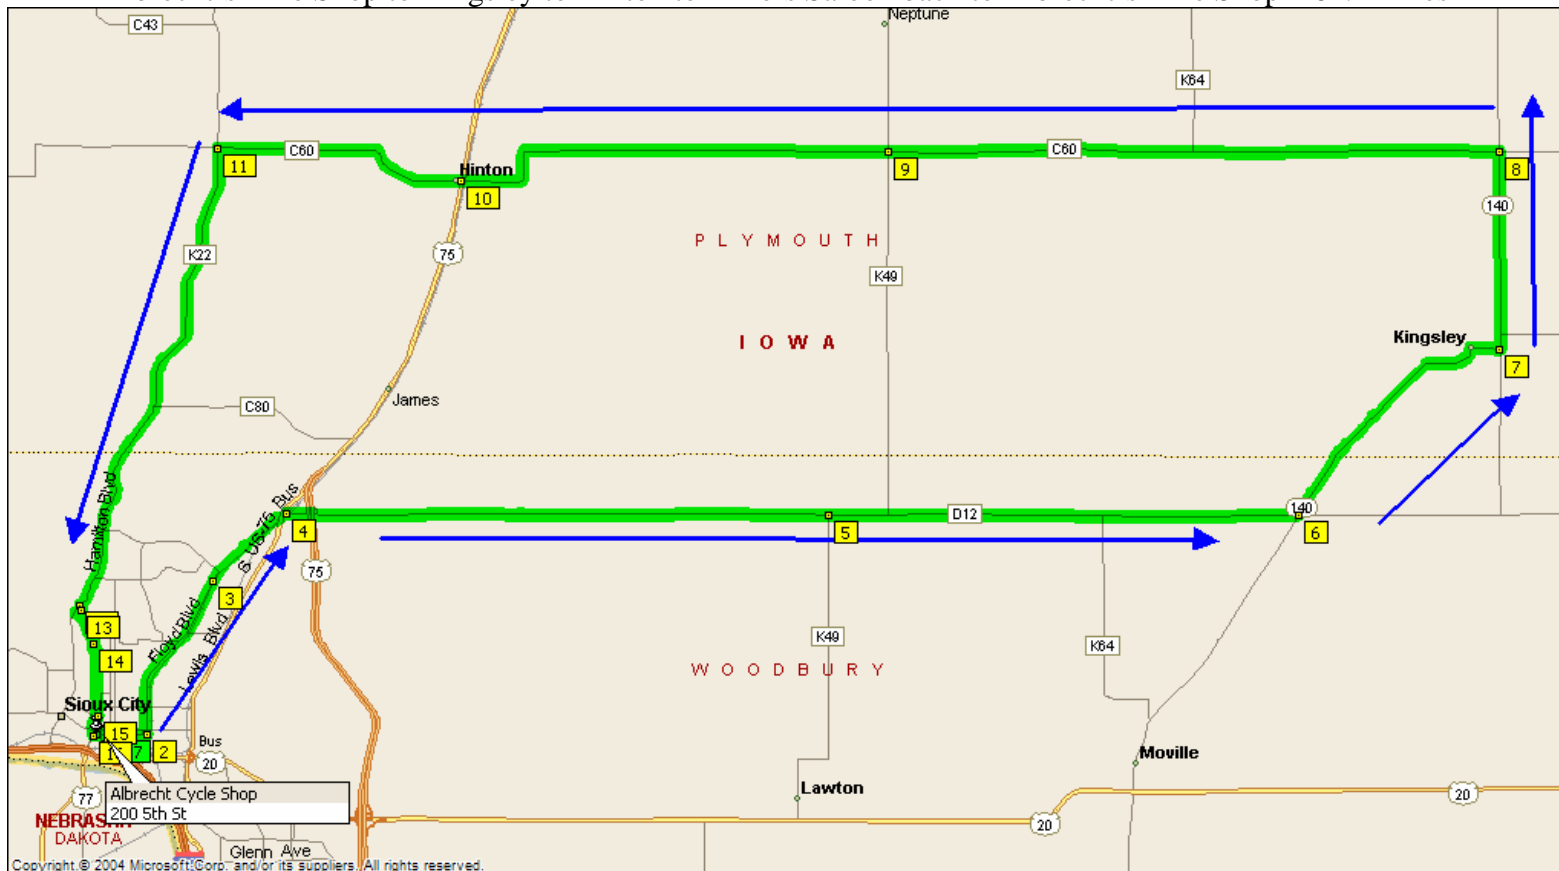

Siouxland Cyclists

Sunday, July 10, 2005, start at 9:00 am

Albrecht's Bike Shop to Kingsley to Hinton to Mike's Saloon back to Albrecht's Bike Shop – 62.2 Miles

Lin Dist: 62.27 mi	Terr Dist: 62.30 mi	Elev Gain: 0.0 ft	Avg Grade: 2
Grade: 2	Latitude: N42° 29.707'	Longitude: W96° 24.555'	Elev: 1,108.6 ft
Climb Elev: 3,747.9 ft	Desc Elev: 3,747.9 ft	Max. Elev: 1,408.5 ft	Min. Elev: 1,108.6 ft
Climb Dist: 30.97 mi	Desc Dist: 30.66 mi		