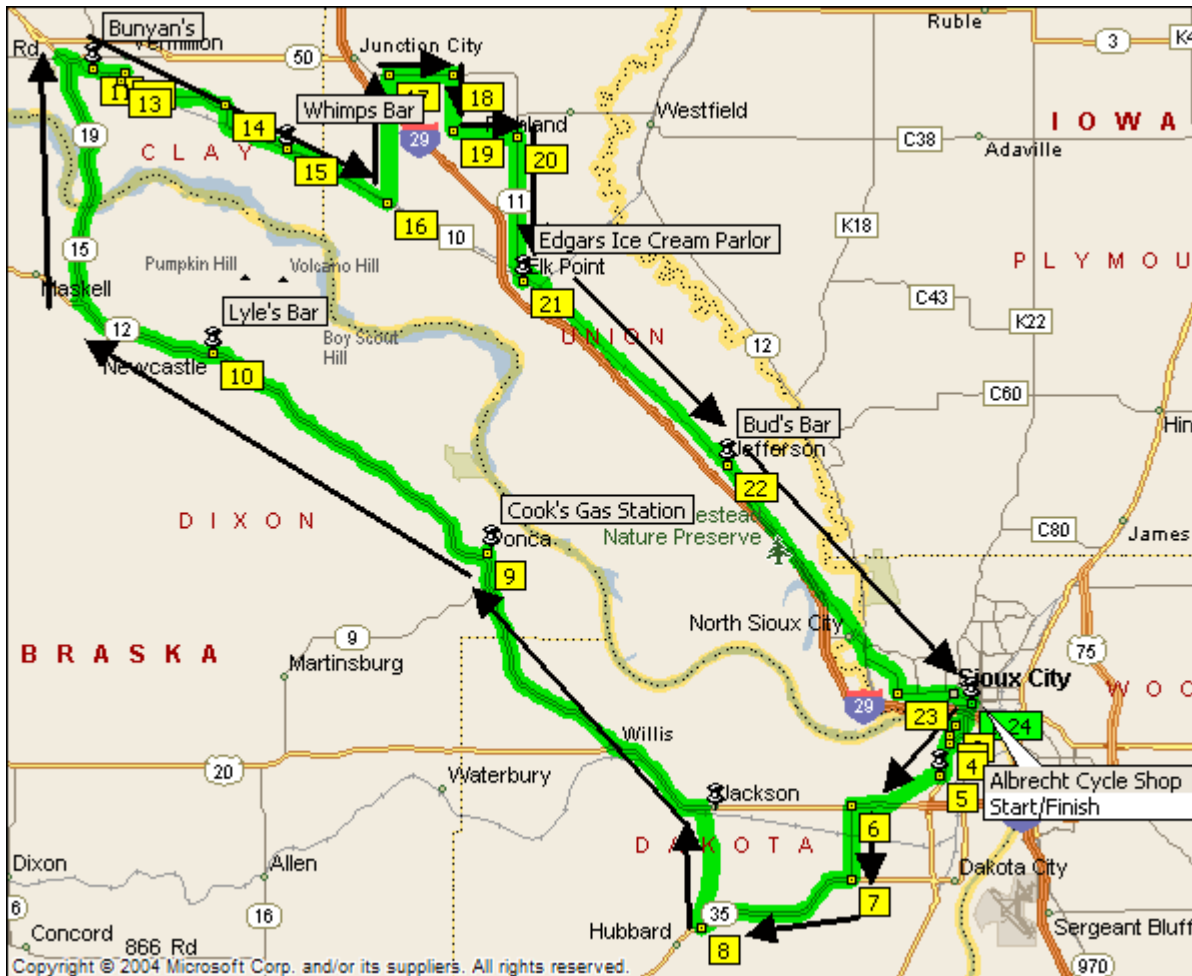

# Siouxland Cyclists Tri-State Century Ride

Start: 8:00 am - Sunday, July 11, 2010  
Where: Albrecht Bike Shop  
with SAG Support  
Lunch: Newcastle

**SINCE 1982**

[www.siouxlandcyclists.org](http://www.siouxlandcyclists.org)

maps courtesy of Keith George

REVISED 7/7/10