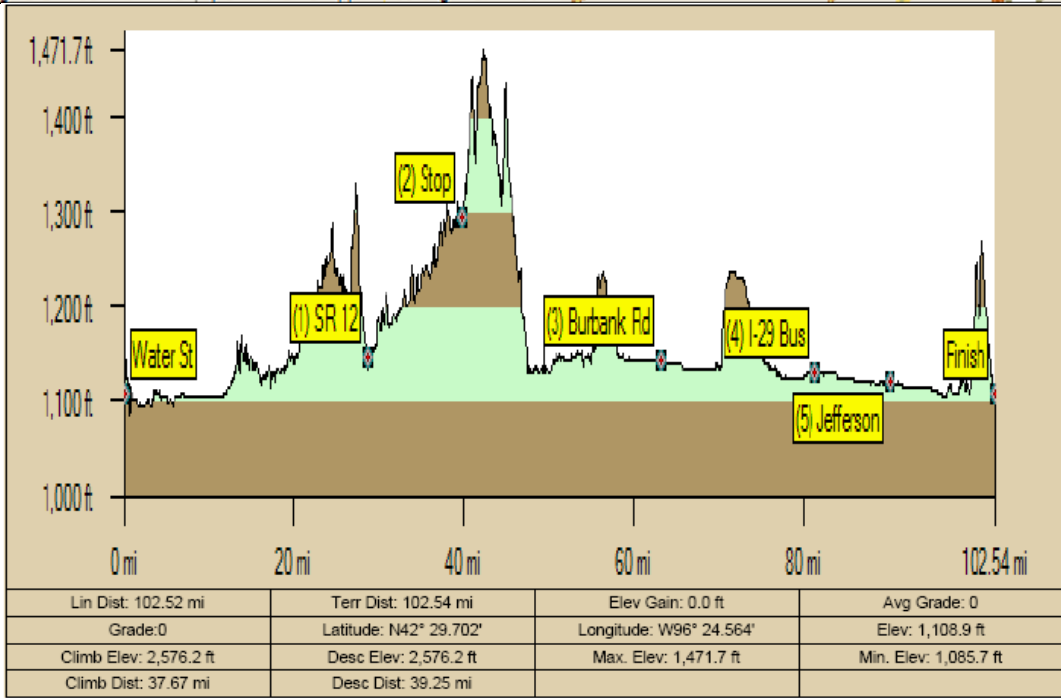

# Siouxland Cyclists Tri-State Century Ride

Start: 8:00 am - Sunday, July 11, 2010  
Where: Albrecht Bike Shop  
with SAG Support  
Lunch: Newcastle

**SINCE 1982**

[www.siouxlandcyclists.org](http://www.siouxlandcyclists.org)

maps courtesy of Keith George

REVISED 7/7/10